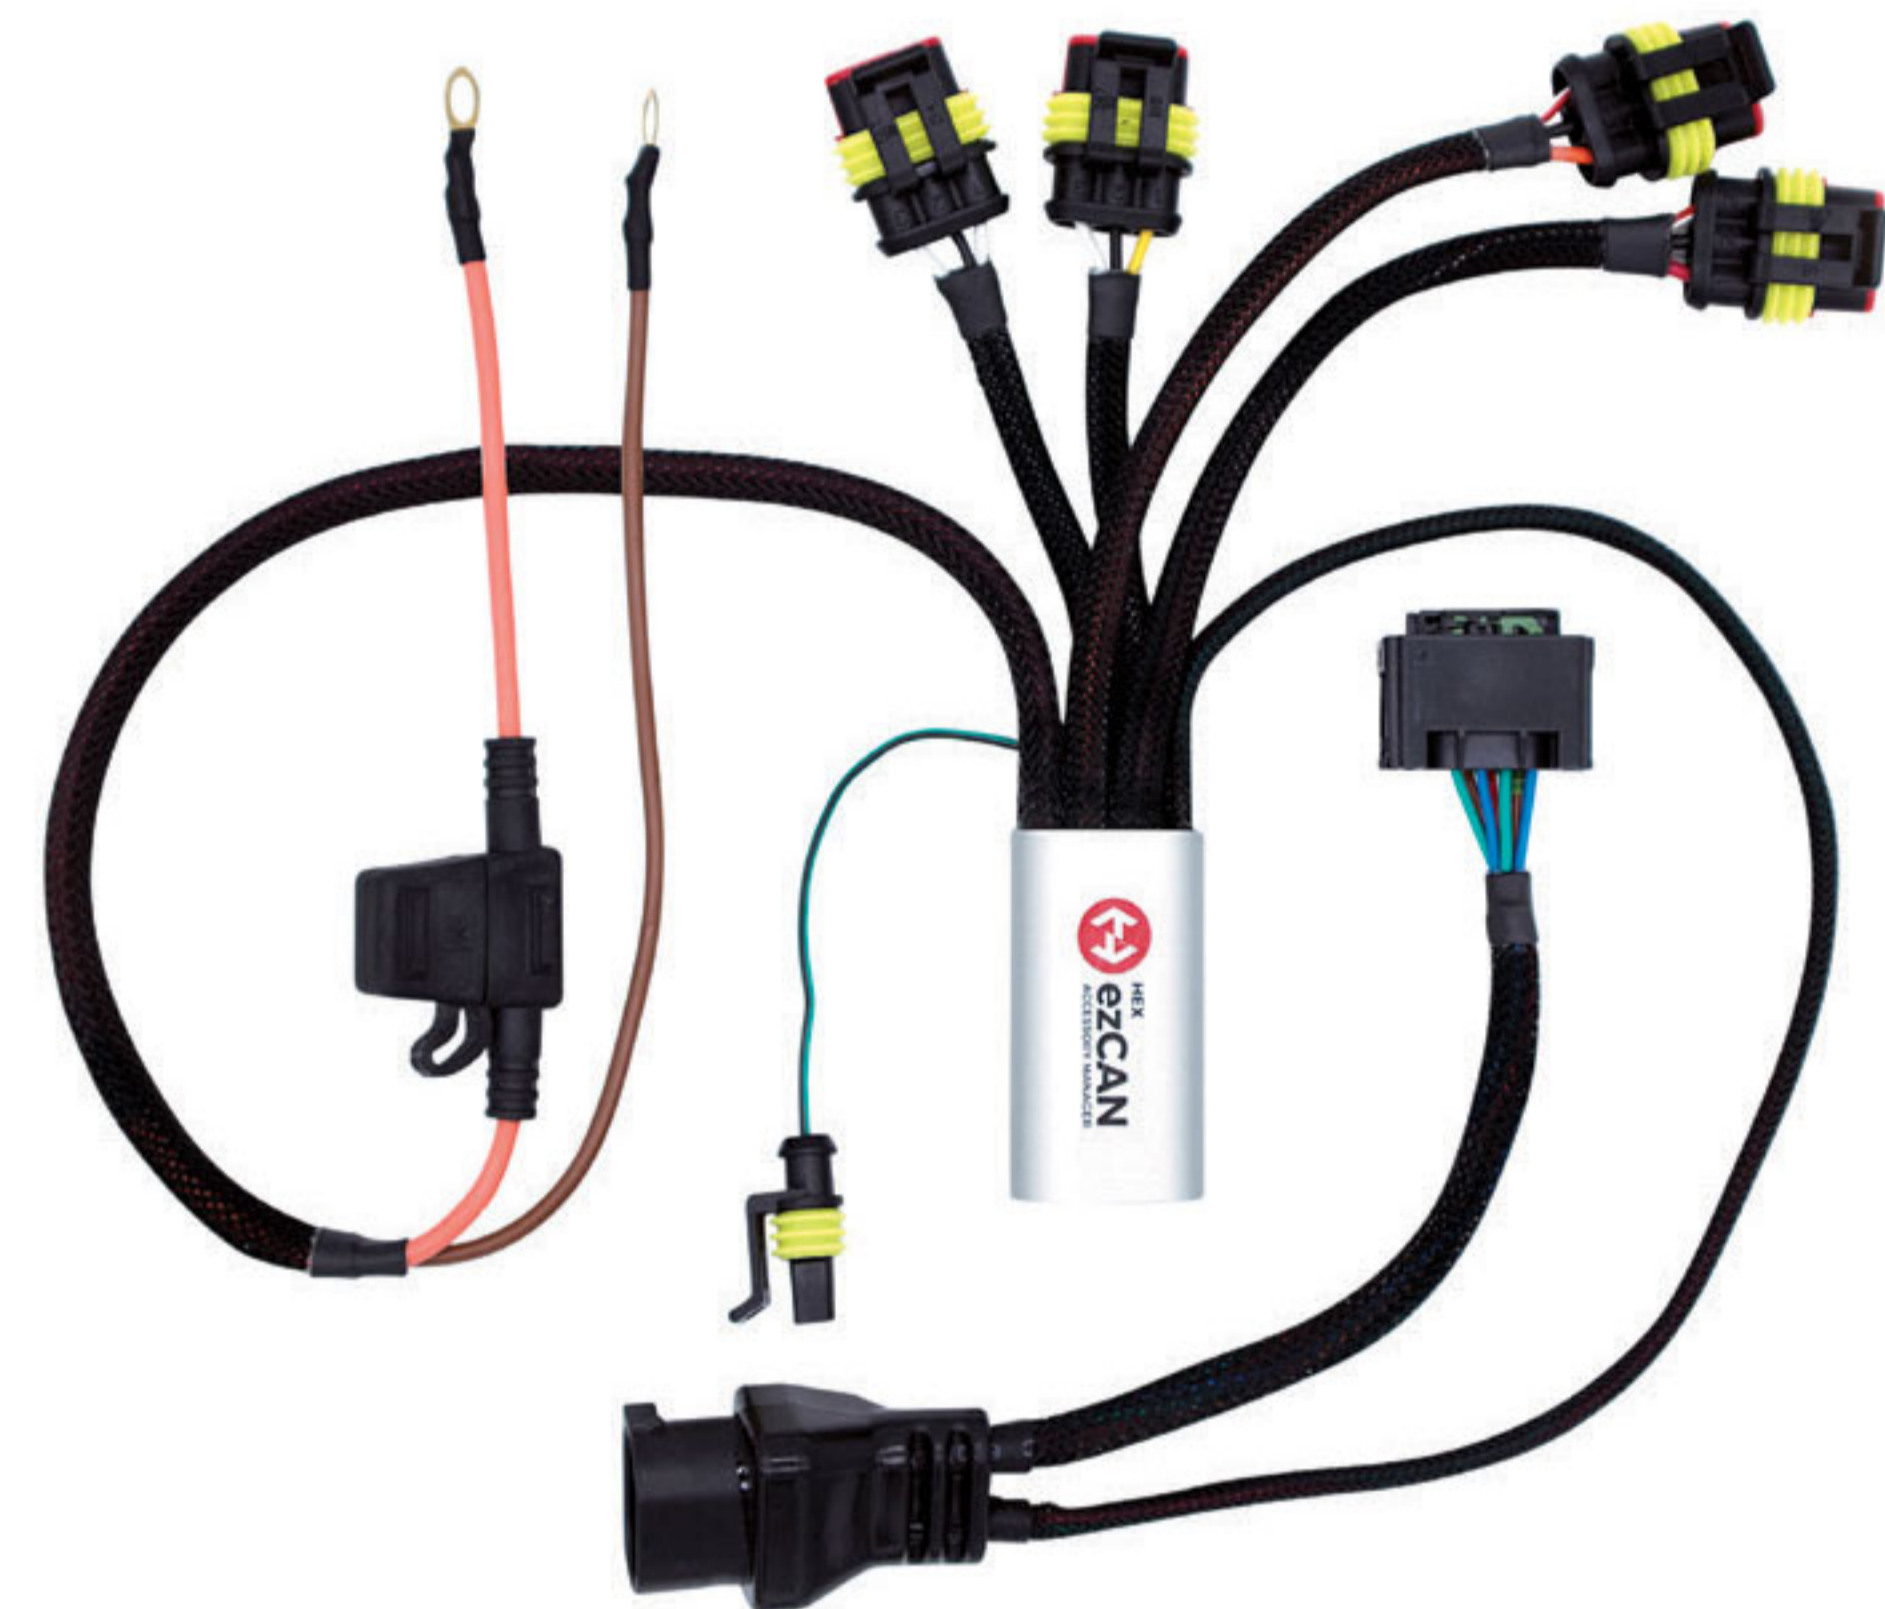

## HEX ezCAN

The HEX ezCAN accessory manager lets you add and configure accessories with ease and without cutting any wires. It's simple and easy to fit additional lights, an air horn, accessories and emergency brake lights that make the bike safer to ride.

HEX ezCAN R1200 LC

HEX ezCAN R1200

HEX ezCAN K1600

HEX ezCAN F800

**Designed for BMW R1200 LC, R1200, K1600 & F800**

Compatibility to be expanded to other models and manufacturers